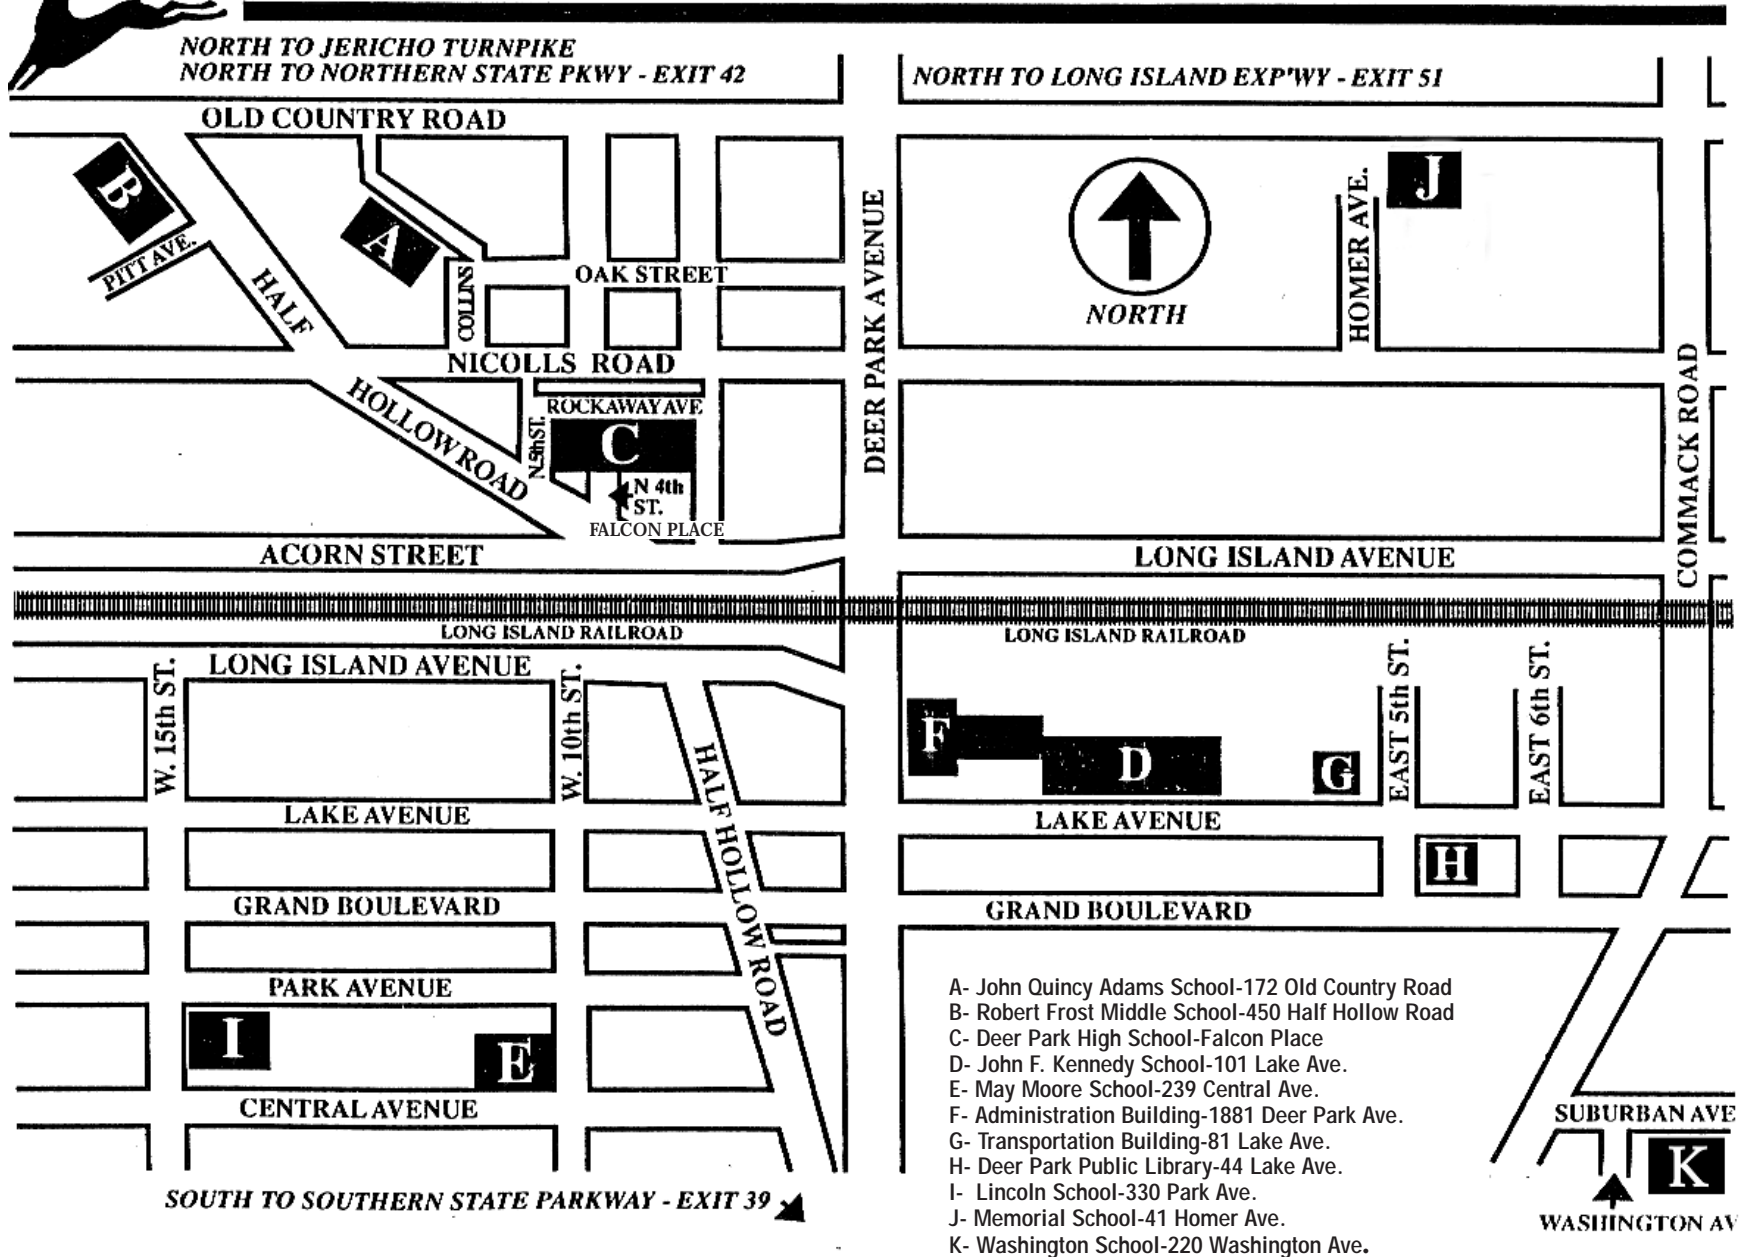

# DEER PARK SCHOOL DISTRICT MAP

NORTH TO JERICO TURNPIKE  
NORTH TO NORTHERN STATE PKWY - EXIT 42

NORTH TO LONG ISLAND EXP'WY - EXIT 51

SOUTH TO SOUTHERN STATE PARKWAY - EXIT 39

SUBURBAN AVE  
WASHINGTON AVE